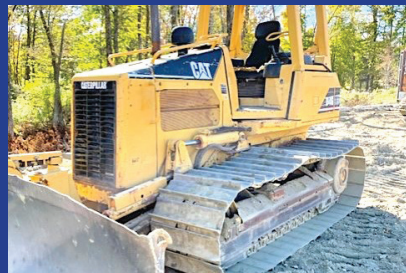

POWERS AUTO

SALES AND EQUIPMENT

1131 Main Street,
Clinton, Maine
Cell 207-431-0909
Office 207-426-9099

2020 HYUNDAI HX145 LCR. Auxiliary Hydraulic, Only 554 Hours, Good Condition **\$112,500**

2005 CAT 525B. Single Arch Grapple, With Winch, 30.5 X 32 Tires 75%, Only 8800 Hours, **\$49,500**

2006 CAT D4G-LGP. Good Undercarriage, 10' Blade, 3100 Hours Showing, Good Condition, **\$52,500**

2008 JCB 426Z WHEEL LOADER. 20.5 X 25 Michelin Tires, 2.75 Yard Bucket, Showing 2700 Hours, **\$59,500**

NEW HOLLAND TD 5040. 4x4, Farm Tractor, 85 HP, New Condition, Only 10 Hours, **\$39,500**

2012 CAT 938K WHEEL LOADER. 6,700 Hours, Need Pin And Bushings In Arms, **\$67,000**