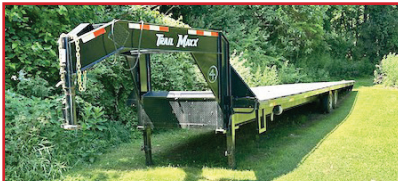

FOR SALE

* MAKE A OFFER *

914-760-0936

GMC GENERATOR TRUCK. Caterpillar Motor, Automatic Transmission, 145 KW Diesel Generator. **\$15,500 OBO**

KABOTA M108. Tiger Boom Mower, Mid Mount, 3000 Hours, Very Good Condition, **\$19,500.**

INTERNATIONAL WATER TANK TRUCK. Factory Built, 6V 53 Detroit Engine, Automatic Transmission, 23,000 Miles, **\$11,000. OBO.**

1990 FORD F800 CAB/CHASSIS. All Wheel Drive, Tandem Axle, Ford 7.8L Brazilian Diesel Engine, Automatic, 20 Ft Plus Frame Rail, 10,000 Original Miles, No Rust, **\$13,500.**

2022 TRAIL MAXX 40' GOOSENECK TRAILER. Load Ramps, 14,000 GVW, Very Low Miles, **\$10,200.**

2008 TL100 TRACTOR. 4X4, Three Point Hitch, 6,400 Hours, Runs & Operates, **\$23,500**

1938 DODGE FASTBACK. With Title, No Motor, No Transmission, Build Your Own, Rat Rod, **\$3,250**

1985 INTERNATIONAL S1800. 4WD, 9L Diesel, Automatic, Air Brakes, 6,000 Miles, 14' Van Body, 24,500 GVW. **\$12,500.**

2000 FREIGHTLINER FL50 C&C. CAT 3126 260HP Engine, 16,000 Miles, 14' Original Frame. **\$11,500**