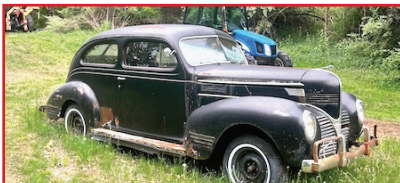

FOR SALE

* MAKE A OFFER *

914-760-0936

GMC GENERATOR TRUCK. Caterpillar Motor, Automatic Transmission, 145 KW Diesel Generator. **\$15,500 OBO**

KABOTA M108. Tiger Boom Mower, Mid Mount, 3000 Hours, Very Good Condition, **\$19,500.**

INTERNATIONAL WATER TANK TRUCK. Factory Built, 6V 53 Detroit Engine, Automatic Transmission, 23,000 Miles, **\$11,000. OBO.**

1990 FORD F800 CAB/CHASSIS. All Wheel Drive, Tandem Axle, Ford 7.8L Brazilian Diesel Engine, Automatic, 20 Ft Plus Frame Rail, 10,000 Original Miles, No Rust, **\$13,500.**

2022 TRAIL MAXX 40' GOOSENECK TRAILER. Load Ramps, 14,000 GVW, Very Low Miles, **\$10,200.**

2008 TL100 TRACTOR. 4X4, Three Point Hitch, 6,400 Hours, Runs & Operates, **\$23,500**

1938 DODGE FASTBACK. With Title, No Motor, No Transmission, Build Your Own, Rat Rod, **\$3,250**

1985 INTERNATIONAL S1800. 4WD, 9L Diesel, Automatic, Air Brakes, 6,000 Miles, 14' Van Body, 24,500 GVW. **\$12,500.**

2000 FREIGHTLINER FL50 C&C. CAT 3126 260HP Engine, 16,000 Miles, 14' Original Frame. **\$11,500**