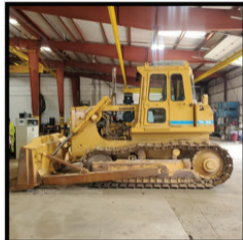

2021 ANACONDA DF410 - Track screener, 90 hrs, Full warranty. RENT OR BUY!

CAT 950B - GP bucket, 10,600 original hours, one owner. One of a kind! \$47,500

2008 FINTEC 1107 - Jaw crusher, magnet, scalping belt, remote, CAT C9.

DRESSER TD15E - 1,300 original hours! Full cab, A/C, 80% U/C, Cummins 8.3L.

2012 LINK-BELT 80 SPIN ACE - A/C, heat, wipers, lights, hyd. Q/C, progressive hyd. thumb & brand new bucket. New paint.

2018 ROCKSTER R1100 - Closed circuit impactor, 1 owner, 1 operator since new. RENT OR BUY! \$295,000

2021 ROCKSTER R1100 - Brand new closed circuit impactor. Cat stage 5, auto grease system, magnet & optional blower. RENT OR BUY!

2020 RD OLSON 512 - 2 deck track screener, ball deck, remote for feeder speed. RENT OR BUY!