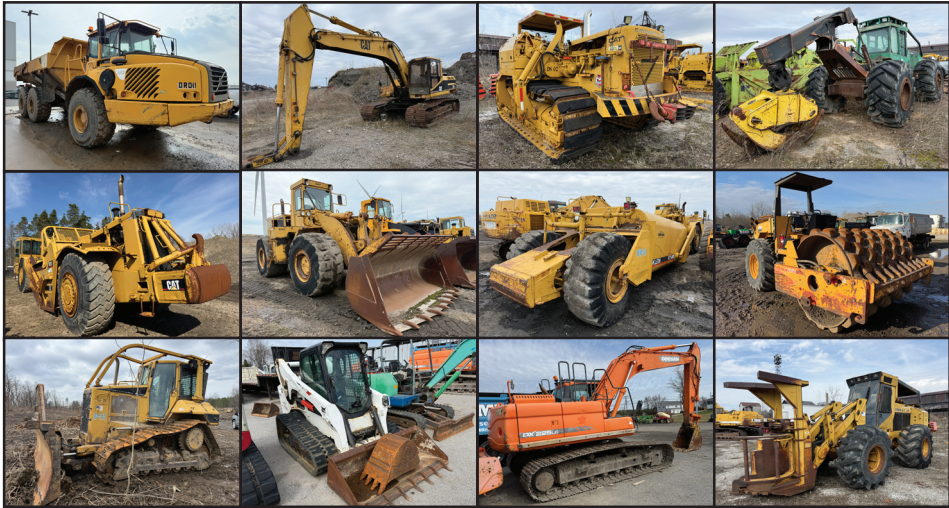

ONE OWNER SEVERAL JOB COMPLETIONS

~ Zoladz Construction Co., Inc. ~

Good Quality Cat, John Deere, Komatsu, Volvo Earthmoving Equipment

FRIDAY, MAY 8TH @ 9:30 AM • LACKAWANA (Buffalo), NEW YORK

**ADDRESS: 6 Dona Street,
Lackawana, New York 14218**
(Follow signage to Iron City Facility)