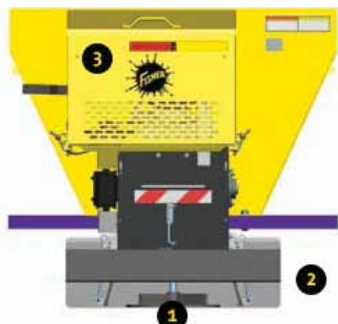

METROPOLITAN TRUCK CENTER INC.

1074 Turnpike St. Stoughton, MA 02072

www.metropolitantruck.com

MVP PLUS

THE ULTIMATE IN SPEED AND EFFICIENCY

WESTERN's® MVP™ is known for productivity and reliability. Now we've increased performance and taken it to the next level with the MVP™ PLUS. This v-plow is available in steel or poly in three sizes (7½', 8½', and 9½'). With industry-leading speed and productivity, MVP™ PLUS blows the competition away.

FISHER PRO-CASTER SPREADERS

PERFECT FOR SNOW AND ICE REMOVAL AVAILABLE IN 7' • 8' • 9' AND 10' BODY LENGTHS. POWDER COATED STEEL OF STAINLESS STEEL.

EASY MOUNT ON PICK UP, DUMP OR PLATFORM TRUCKS. ALL SPREADERS ARE COVERED BY "FISHER TWO SEASON WARRANTY"