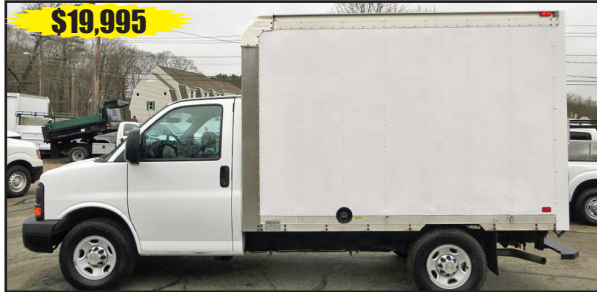

**OVER 220
TRUCKS &
VANS**

AUTO TOWNE

SPECIALIZED TRUCK & VAN SALES

TEL: (888) 857-2918

**WE'RE
OPEN!
CALL!**

\$15,995

2015 FORD F250 Quad Cab 8' Bed. 6.2L, Auto, AC, PW, PL, Toolboxes, Ladder Racks, 10K GVW, 100K Miles, stk#8408, \$15,995.

\$19,995

2014 FORD E350 SD KUV Enclosed Utility. 5.4L, Auto, AC, PW, PL, One Ton, 125K Miles, stk#8343, \$19,995.

\$15,995

2016 FORD E350 Cutaway 16' Box. 6.8L, Auto, AC, PW, PL, Ramp, One Ton, 140K Miles, stk#8391, \$15,995.

\$19,995

2014 CHEVROLET Express Cutaway 10' Box. Auto, AC, PW, PL, One Ton, 72K Miles, stk#8420, \$19,995.

\$19,995

2014 FORD E350 SD Cutaway 12' Supreme Box. 5.4L, Auto, AC, PW, Lift Gate, 82K Miles, stk#8431, \$19,995.

\$24,995

2018 FORD TRANSIT 250 Medium Roof Cargo Van. 3.7L, Auto, AC, 9K GVW, 61K Miles, stk#8415, \$24,995.

\$18,995

2012 FORD F450 Rack w/Lift Gate. 6.8L, Auto, AC, PW, PL, 1 1/2 Ton, 140K Miles, stk#8424, \$18,995.